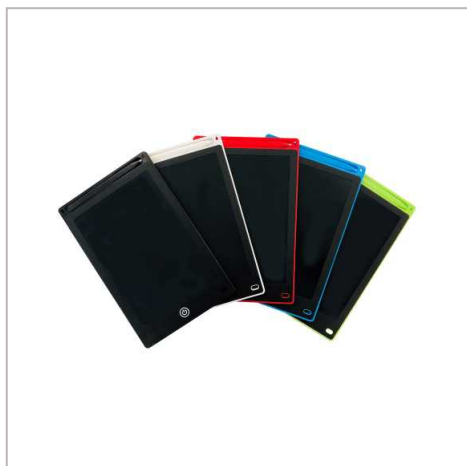

## Erasable Memo Pad

OUR ERASABLE MEMO PAD IS THE NEW INNOVATIVE DESKTOP PRODUCT TO REPLACE YOUR PAPER NOTEPAD. SIMPLY WRITE YOUR NOTE ON THE SCREEN AND ONCE NOT NEEDED CAN BE ERASED WITH THE CLICK OF A BUTTON. THE LIGHTWEIGHT LCD WRITING SCREEN IS DESIGNED TO FEEL JUST LIKE WRITING ON PAPER. LOCKING SWITCH IF YOU DON'T WANT YOUR MESSAGE TO BE ERASED. AVAILABLE IN 5 STANDARD COLOURS: BLACK, WHITE, RED, BLUE & GREEN. COMPLETE WITH STYLUS FOR WRITING. SUPPLIED IN STANDARD BOX PACKAGING. MINIMUM JUST 100PCS.

BRANDING METHOD	Pad Printed
MATERIAL	ABS
COLOURS	Black, Blue, Green, Pink, Red & White
SIZE	4.4" - 116mm x 88mm or 8.5" - 225mm x 145mm
PRINT AREA	30mm x 15mm (Based on 4.4") or 50mm x 20mm (Based on 8.5")
UNIT WEIGHT	0.11kg
MOQ	100
PACKING	Individually Poly Bagged (Based on 4.4") or Standard Box (Based on 8.5")
CARTON QUANTITY	200pcs (Based on 4.4") or 100pcs (Based on 8.5")
CARTON WEIGHT	8kg (Based on 4.4") or 11kg (Based on 8.5")
CARTON DIMENSIONS	52x31.5x23.5cm
ARTWORK	Required in any vectorised file format
PRODUCTION PROOF	Visuals supplied within 24 hours
PRE PRODUCTION SAMPLE	Approx 2 weeks from artwork approval
BULK TURNAROUND	Approx 3-4 weeks from artwork approval
COMMODITY CODE	3926100000
COUNTRY OF MANUFACTURE	China